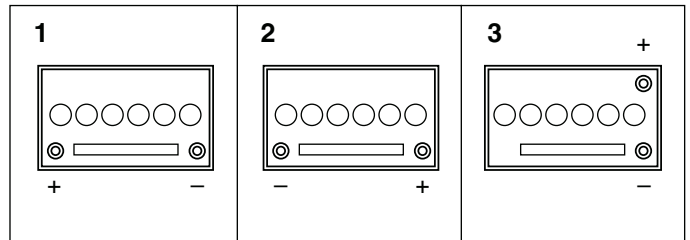

BATTERY LAYOUTS

JAPANESE TRACTOR

MODEL	BATTERY ■	MODEL	BATTERY ■
HONDA EU3000is (Generator) EX4000 (Generator) EX4500 (Generator) H6522	YTX9-BS YB18L-A* YB18L-A* 55B24L(S)	KUBOTA (continued) B7200 F150S, F260S, F300S G1800, G1900 G3200, G4200, G5200 T1600 T1640 T1700X	46B24L(S) 46B24L(S) 55B24L(S) 40B19L(S) 40B19L(S) 55B24L(S) 40B19L(S)
ISEKI TU1400, TU1500 TU1600, TU1700 TU1900, TU2100 TX1000, TX1210 TX1300, TX1410 TX1500, TX1510	46B24R 46B24R 46B24R 46B24R 46B24R 46B24R	mitsubishi D1500, D2000 D2300, D2350 D2600, D2650 D3250 M1301 NS60 S630 ST1500, ST1510 ST1520, ST1550 ST2001, ST2300	46B24R 46B24R 46B24R 46B24R 46B24R 46B24R 46B24R 46B24R 46B24R
KAWASAKI GD700-A52-700C GE5000-ASI 5000cc	YTX4L-BS 40B19L(S)	YANMAR YM122, YM146 YM155, YM165 YM180D, YM187	46B24R 40B19L 46B24R
KUBOTA ADT70S (Tiller) B1550, B1750 B20, B2150, B4200 B5100 B5200 B6100 B6200, B7100	YB14-A2* 55B24L(S) 55B24L(S) 40B19L(S) 55B24L(S) 46B24L(S) 55B24L(S)		

■ See 12 Volt Import Specialty Battery Specifications above.