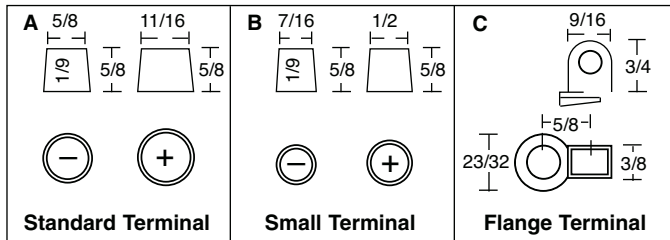

12 VOLT IMPORT SPECIALTY BATTERY SPECIFICATIONS

Yuasa Type	Old Reference Number (Discontinued)	Plate/Cell	Capacity AH ▲ (5 hr)	Capacity AH ▲ (20 hr)	Cranking Performance ▲ (Amps 0°F)	Reserve Capacity Minutes (80°F)	Overall Dimensions			Shipping Weight Dry (lbs.)	Volume of Acid (oz.)	Charging Current (Amp)	See Key	
							L (inches)	W (inches)	H (inches)				Terminal	Layout
36B20L(S)	40B19L(S)NS40ZL(S)	9	28	35	275	52	7 3/4	5 1/16	8 15/16	17.9	84.6	3.5	A	2
46B24R	NS60	13	36	45	330	75	9 3/8	5 1/16	8 15/16	20.1	109.0	4.5	B	1
46B24L(S)	NX60L(S)	13	36	45	330	75	9 3/8	5 1/16	8 15/16	20.1	109.5	4.5	A	2
36B20L	40B19L/NS40ZL	9	28	35	275	52	7 3/4	5 1/16	8 15/16	17.9	91.7	3.5	B	2
55B24L(S)	NX100S6L(S)	13	36	45	410	70	9 3/8	5 1/16	8 15/16	21.3	109.3	4.5	A	2
115F51	N120	21	96	120	638	240	19 7/8	7 3/16	10 1/8	48.7	317.4	12.0	A	3
145F51	NS150	25	120	150	760	296	19 7/8	7 3/16	10 1/8	56.2	370.3	14.0	A	3

▲ Figures are based on JIS/SAE specifications and reference only.

TERMINALS (Measurements in inches)